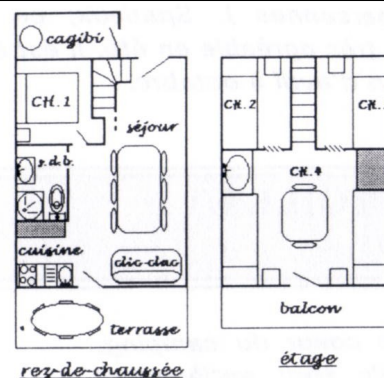

In a wonderful location with lovely view of the lake of Eguzon, our chalets **Primevères**, **Bruyères** and **Genêts** are entirely equipped for 8 people with cutlery (microwave oven, little oven grill, percolator), and bedding (pillows and blankets for : 1 double bed, 1 folding double bed and 4 single beds). The chalets also provide shaded patio and balcony.