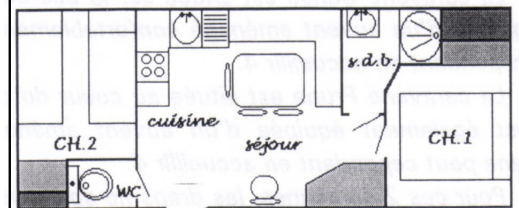

Mobil-home "Epervier", "Bouvreuil" "Belette" and Marmotte

Over seing the campsite, in pleasant and peaceful surroundings (Epervier and Bouvreuil), near the lake (Belette) in the heart of the camping site (Marmotte).

These mobile-homes are ideal for 4 people. They are also equipped for 4 people with cutlery and bedding (blankets for : 1 double bed, and 2 single beds).