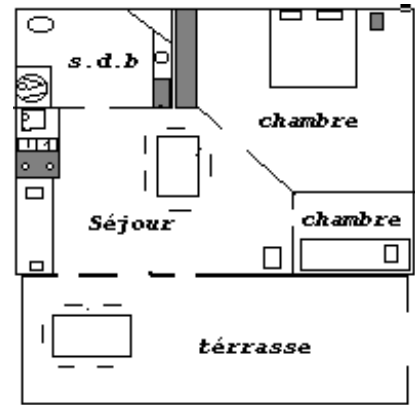

Chalets "Cannas" and "Flamboyants"

In a pleasant location and with a protected view of the lake, the chalets **Cannas and Flamboyants** are entirely equipped for 3 to 5 people with cutlery (TV, washing machine, dishwasher, little oven grill, percolator), and bedding (pillows and blankets for : 1 double bed, 1 folding double bed and 1 single bed). The chalets also provide shaded patio and lake view.