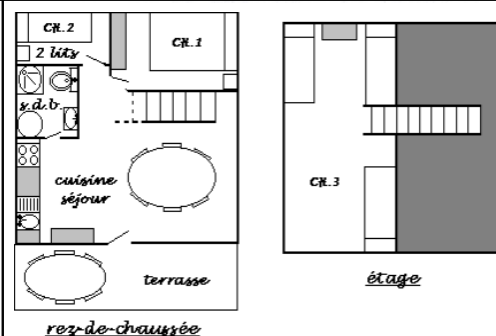

Chalets "Aubépine" and "Coquelicot"

Over seeing the campsite, in peaceful wooded surroundings, the brown chalets **Aubépine** and **Coquelicot** are entirely equipped for 7 people with cutlery (little oven grill, percolator), and bedding (pillows and blankets for : 1 double bed, 1 bunk bed and 3 single beds). The chalets also provide shaded patio and are comfortable all year long.