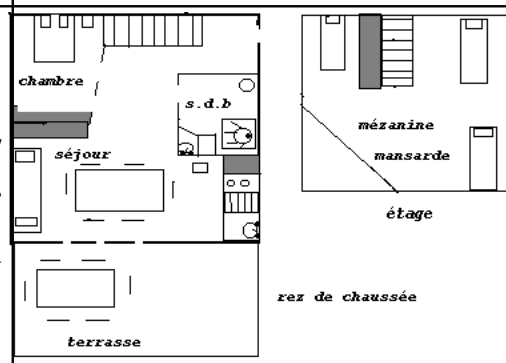

Chalets "Lilas", "Mimosas", "Châtaignier", "Chêne", "Erable" and "Marronnier"

In a pleasant location, these chalets are entirely equipped for 5 to 7 people with cutlery (TV, washing machine, dishwasher, little oven grill, percolator), and bedding (pillows and blankets for : 1 double bed, 1 folding double bed and 3 single beds). The chalets also provide shaded patio.