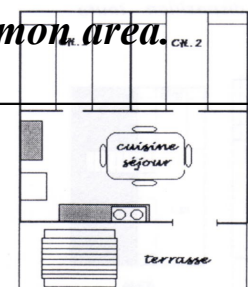

BUNGALOWS TENTS AND MOBILE HOME CHEVREUIL RENTALS No water - Toilets and washing facilities in a common area. (From June to September)