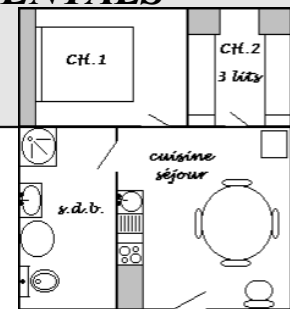

BUNGALOWS AND MOBILE HOME RENTALS (from May to September)

Bungalows "Violette" et "Eglantine"

Over seing the campsite, in pleasant and peaceful surroundings, the bungalows **Violette and Eglantine** are entirely equipped for 5 people with cutlery (little oven grill, percolator), and bedding (pillows and blankets for : 1 double bed, 1 bunk bed and 1 single bed). Ideal for a comfortable stay, theses bungalows also provide patio.